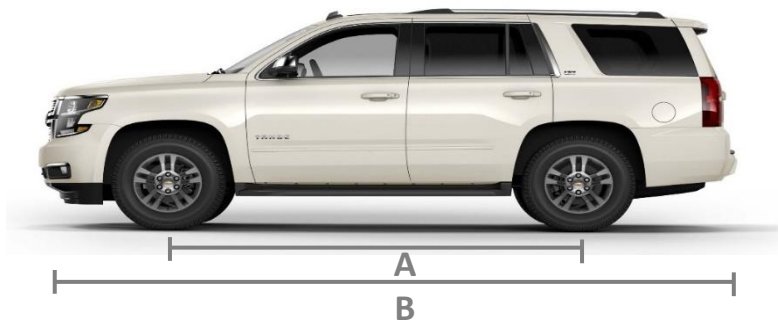

- Color Dark Brown metallic (**GMU**) is removed
- Add color Rowan Metallic (**GLR**)

DIMENSIONS

EXTERIOR	mm	in	FRONT INNER COMPARTMENT	mm	in
Wheelbase (A)	2,946	116	Height from seat to roof	1,087	42.8
Length (B)	5,182	204	Shoulder space	1,646	64.8
Height (C)	1,890	74.4	Hip space	1,544	60.8
Width (D)	2,045	80.5	Leg space	1,151	45.3
CAPACITIES			MIDDLE INNER COMPARTMENT	mm	in
Fuel tank	98 L	26 gal	Height from seat to roof	983	38.7
	Kg	lbs	Shoulder space	1,654	65.1
Cargo capacity 4x2 (CC15706)	779	1,717	Hip space	1,532	60.3
Cargo capacity 4x4 (CK15706)	722	1,591	Leg space	991	39
Tow capacity 4x2 (CC15706)	2,994	6,600	REAR INNER COMPARTMENT	mm	in
Tow capacity 4x4 (CK15706)	2,903	6,400	Height from seat to roof	968	38.1
Tow capacity 4x4 Z71	3,810	8,400	Shoulder space	1,590	62.6
	lt	ft ³	Hip space	1,252	49.3
Trunk space (with seats)	433	15.3	Leg space	630	24.8
Trunk space behind 2nd row	1,444	51.7			
Trunk space behind 1st row	2,681	94.7			
WEIGHTS	Kg	lbs			
Gross vehicle weight 4x2 (CC15706)	3,221	7,100			
Gross vehicle weight 4x4 (CK15706)	3,311	7,300			
Vehicle weight 4x2 (CC15706)	2,442	5,383			
Vehicle weight 4x4 (CK15706)	2,589	5,707			